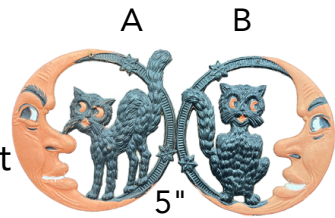

8"

Lot 44
German Die Cut Owl
with Spread Wings
Pinhole in forehead
and tips of ears

5"

Lot 45
CHOICE of Two
German Die Cut Moon/Cat
Both with pinholes
B: shiny

5"

Lot 46
CHOICE of Two
German Die Cut Moon
A: Matte, 782/10
B: Shiny, pinhole noted