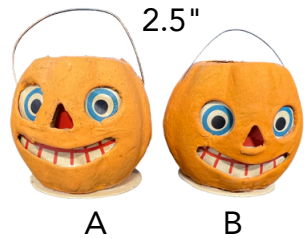

Lot 194
CHOICE of Two
Paper Mache and Staple
Construction JOL
Western Germany
both with liners