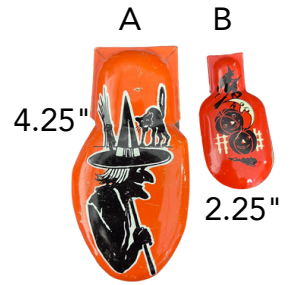

Lot 139
Pair of Clicker
Noisemakers
A: Kirchhof B: T.Cohn

Lot 140
Pair of Devil Clicker
Noisemakers
Kirchhof